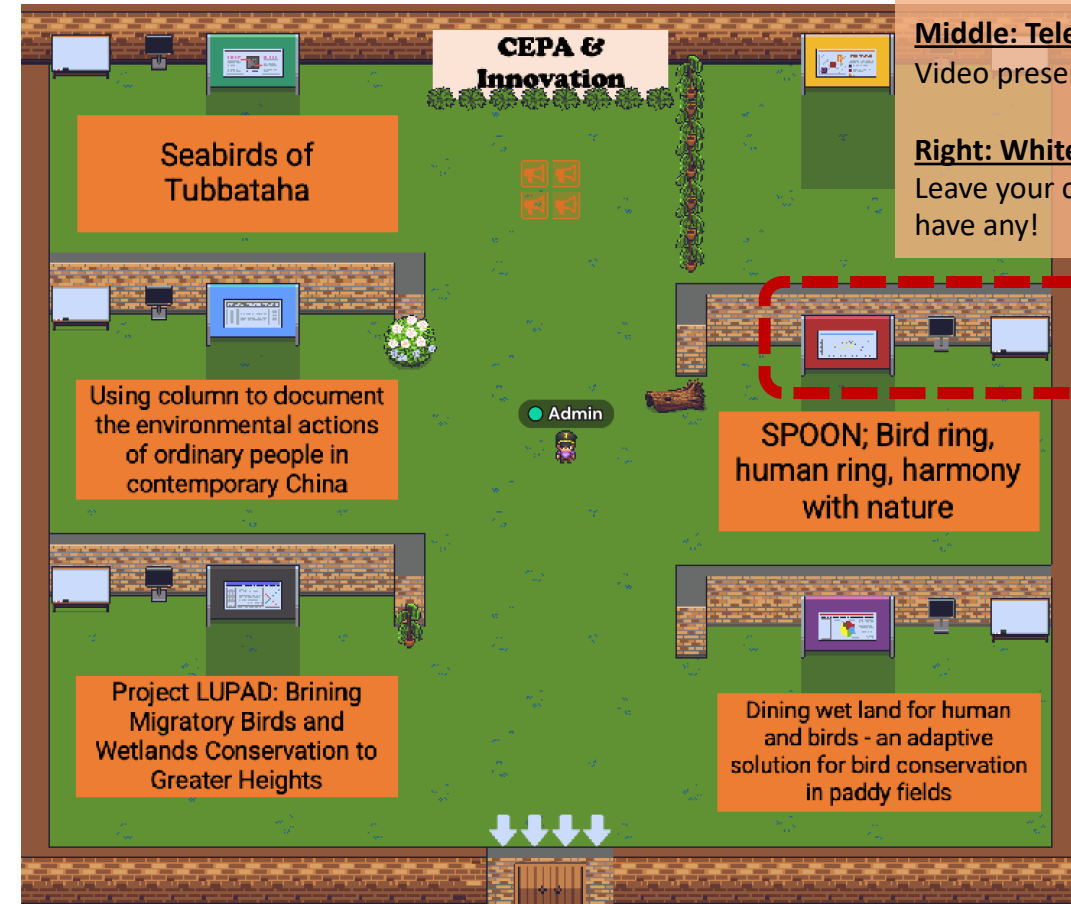

Youthful Wetland Dialogue

Gather Town guide map – Main Lobby

Youthful Wetland Dialogue

Gather Town guide map – Presentation rooms

Room 1: Conservation & Research

Room 2: CEPA & Innovation

Left: Presentation board

Poster presentation

Middle: Television

Video presentation

Right: White board

Leave your comment if you have any!