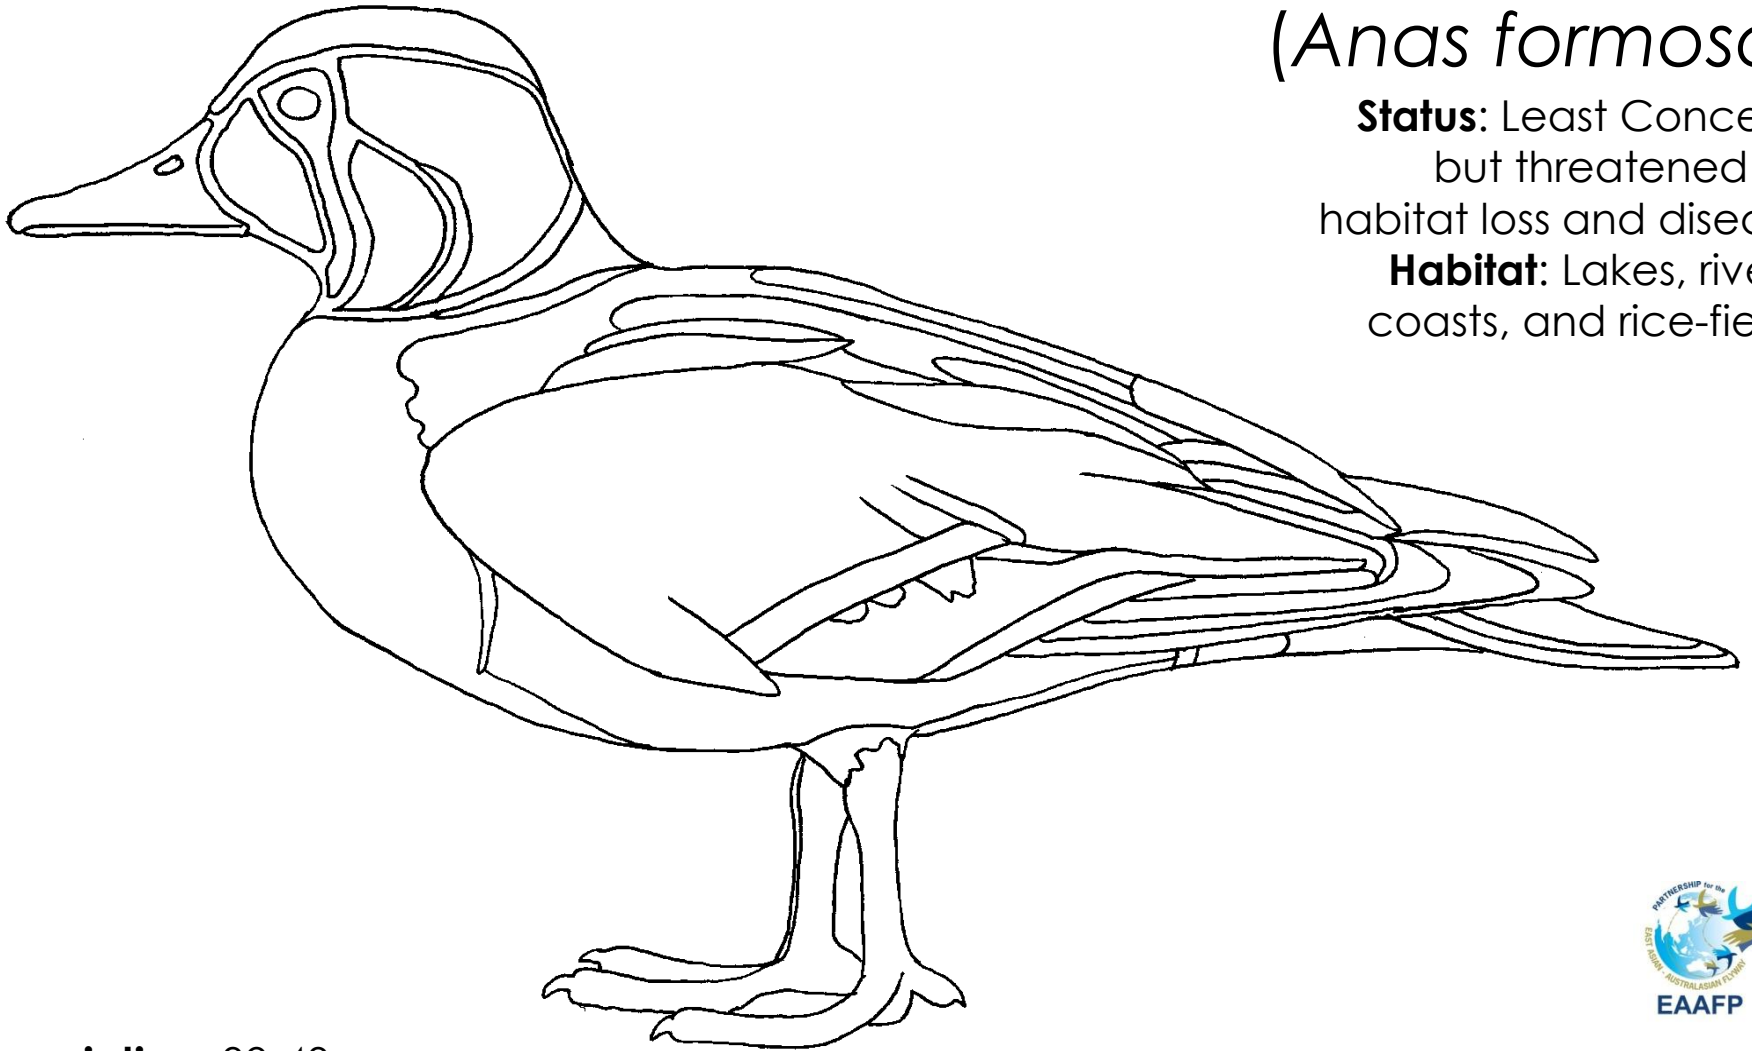

# Baikal Teal

(*Anas formosa*)

**Status:** Least Concern,  
but threatened by  
habitat loss and disease

**Habitat:** Lakes, rivers,  
coasts, and rice-fields

**Description:** 39-43 cm

*Female:* Brown, with white spot at base of bill and stripe from throat to below the eye

*Male:* Cream and green patches on the face surrounded by white and black.

Vertical white bands separate grey sides from the dull rosy-brown breast and the black under tail